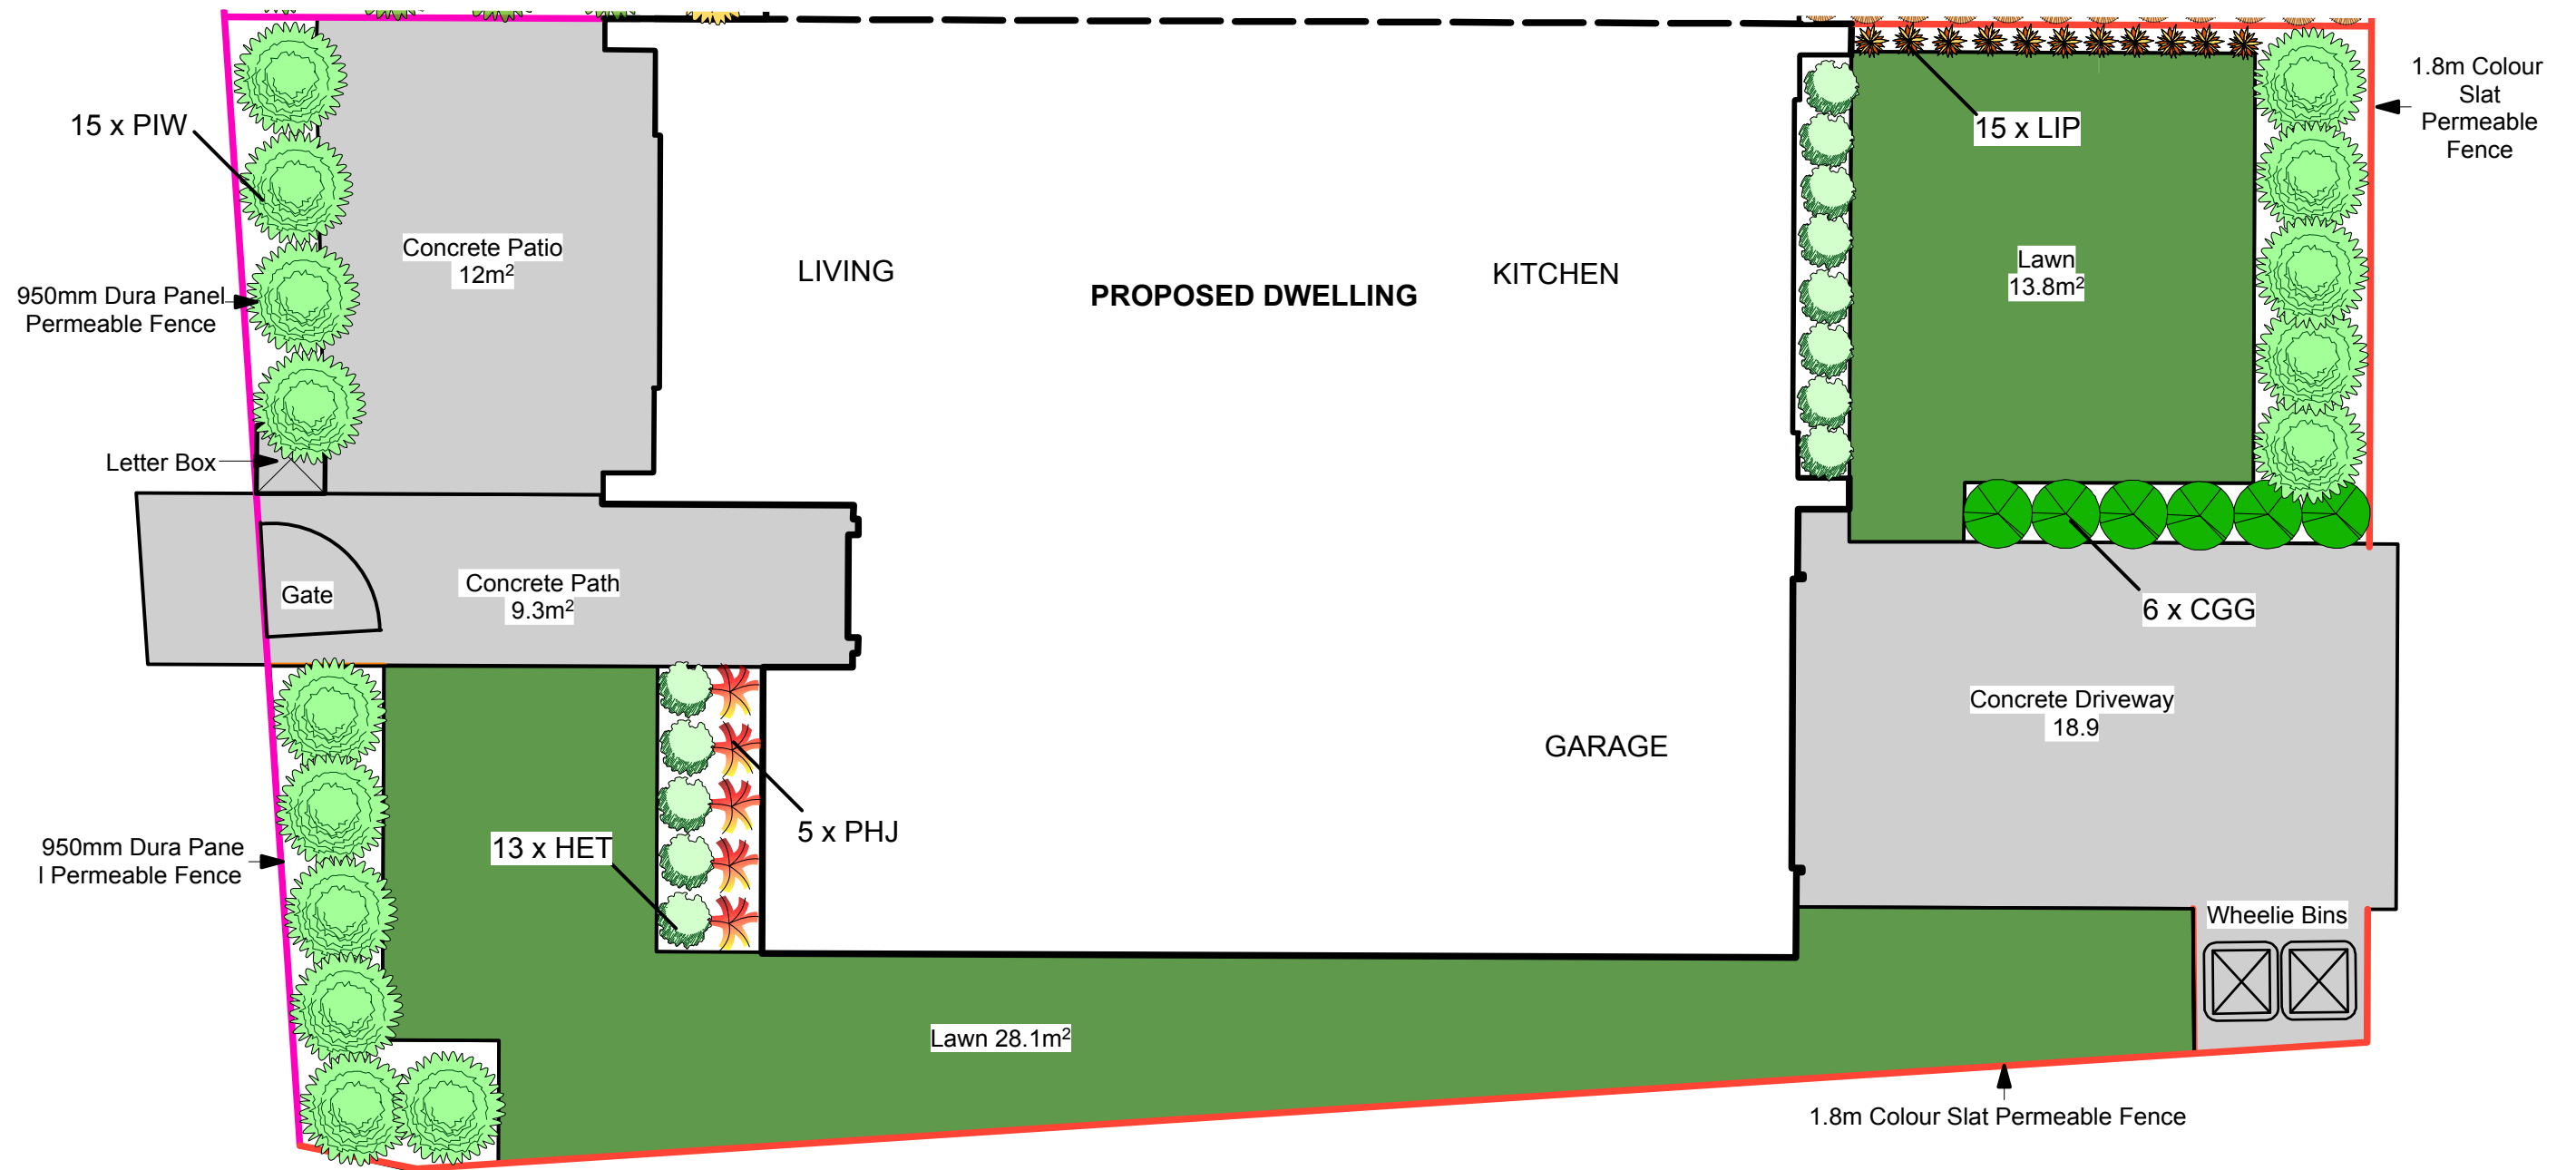

PLANTING KEY		
PIW	Pittosporum Wrinkle Blue	15
LIP	Libertia peregrinans	15
CGG	Corokia Geentys Giant	6
PHJ	Phormium Jester	5
HET	Hebe topiaria	13

LANDSCAPE SCHEDULE OF AREAS	
DWELLING FOOTPRINT	75.4m ²
CONCRETE	40m ²
GARDEN	18.5m ²
TIMBER GARDEN EDGE	22.8lin. m
LAWN	42m ²

Note: layout and quantities are subject to site measure

Practical outcomes that grow value

1198 State Highway 1, Manakau Ph: 021 112 1063

Project Name: **Lot 108**
Kenepuru Landing, Stage 1

Date: 12 December 2018

Scale: 1:60 @ A3

Drawing Title: **DRAFT Landscape & Planting Plan**

Drawing Number: 1

Drawn By: Tina Mullins