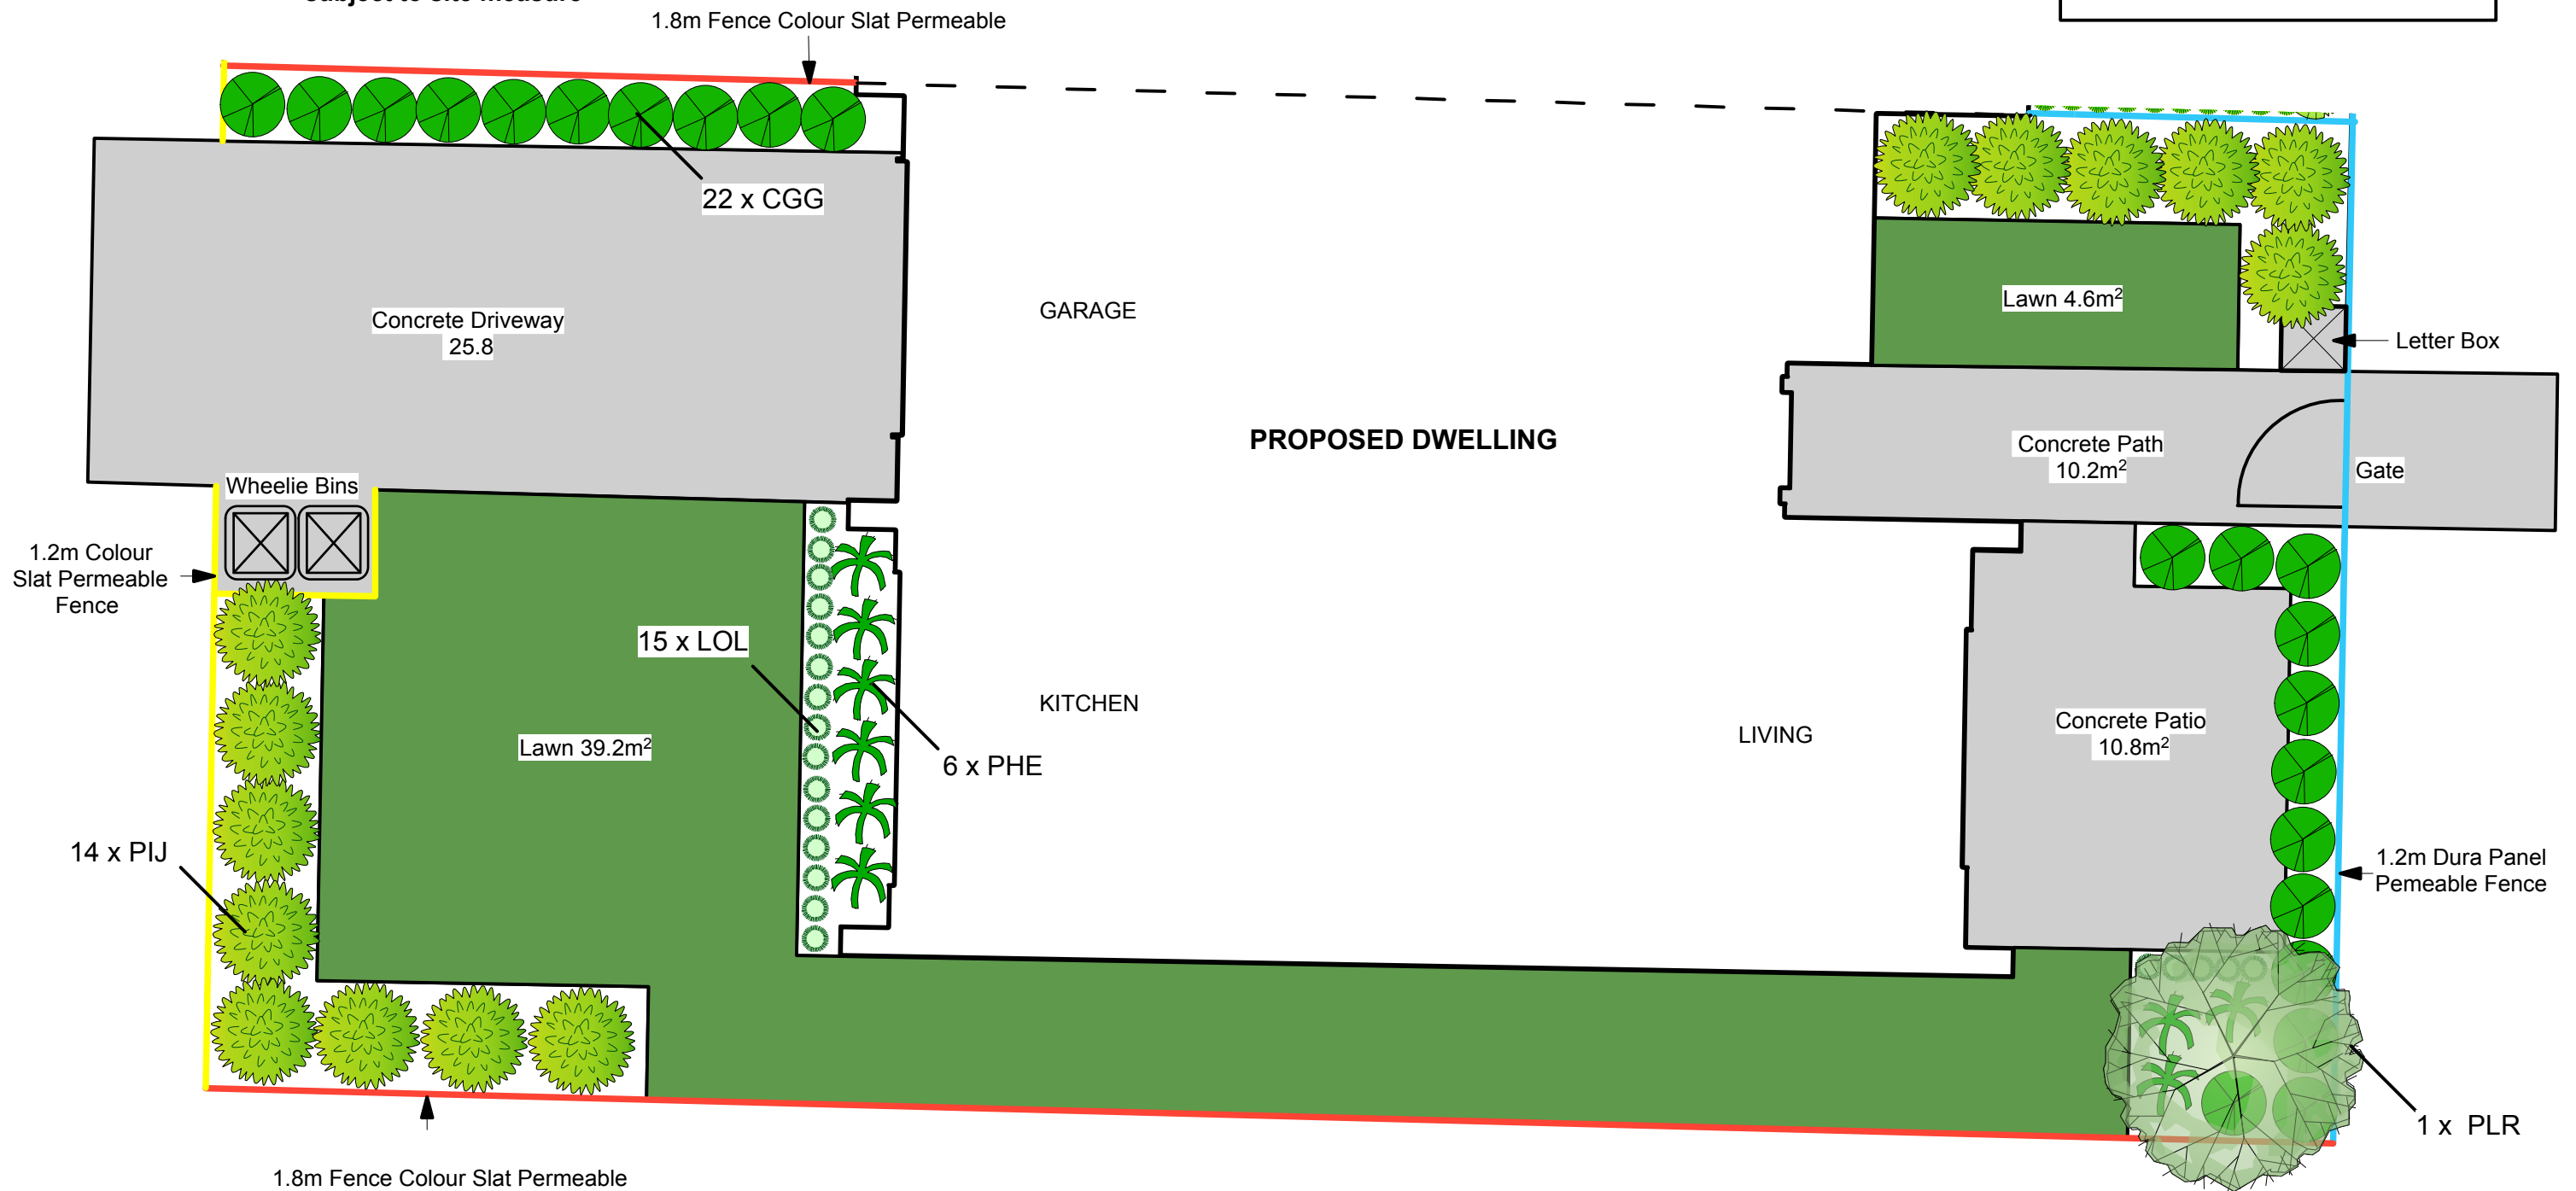

PLANTING KEY		
PIJ	Pittosporum Jade	14
CGG	Corokia Geentys Giant	22
LOL	Lomandra Lime Tuff	15
PHE	Phormium Emerald Gem	6
PLR	Plagianthus regius	1

Note: layout and quantities are subject to site measure

LANDSCAPE SCHEDULE OF AREAS	
DWELLING FOOTPRINT	75.4m ²
CONCRETE	46.8m ²
GARDEN	27.3m ²
TIMBER GARDEN EDGE	14lin. m
LAWN	43.8m ²

Practical outcomes that grow value

1198 State Highway 1, Manakau Ph: 021 112 1063

Project Name: **Lot 35**
Kenepuru Landing, Stage 1

Date: 11 December 2018

Scale: 1:60 @ A3

Drawing Title: **DRAFT Landscape & Planting Plan**

Drawing Number: 1

Drawn By: Tina Mullins